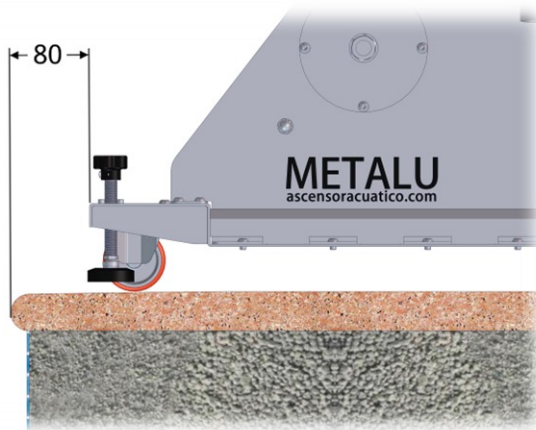

Pool lift: METALU S-400

Battery-powered pool lift.

Designed for in-ground pools.

METALU
ascensoracuático.com

5
años
GARANTÍA

En todo el repuesto

Installation of the lift.

ISO 9001
ISO 14001
BUREAU VERITAS
Certification

Contents

1. Installation of the lift.	3
-----------------------------------	---

1. Installation of the lift.

Installing the METALU S-400 lift is very simple and no additional tools are needed. To correctly install the lift, follow the steps below (the regulations of each autonomous community should be considered during installation).

1. **Move the lift** to the place where it will be installed. Before moving it, make sure the front supports (screw pins) are fully raised. To facilitate transportation, we recommend moving it before installing the seat.
2. **Position the lift** where it is intended to be used, 50 to 120 mm from the edge of the pool. The front supports should not be resting on the overhang of the coping stone. Make sure the depth in this part of the pool is at least 0.9 m.