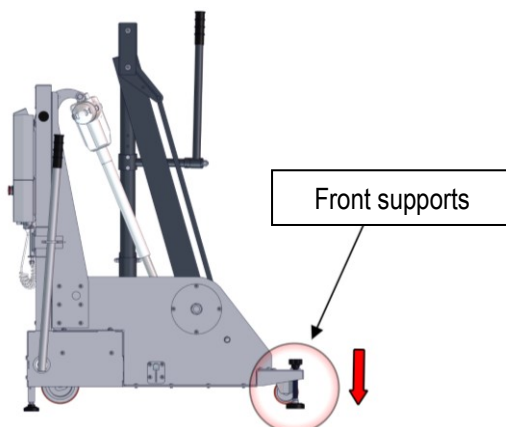

Contents

1. Installation of the lift.	3
-----------------------------------	---

1. Installation of the lift.

Installing the METALU S-400 lift is very simple and no additional tools are needed. To correctly install the lift, follow the steps below (the regulations of each autonomous community should be considered during installation).

1. **Move the lift** to the place where it will be installed. Before moving it, make sure the front supports (screw pins) are fully raised. To facilitate transportation, we recommend moving it before installing the seat.
2. **Position the lift** where it is intended to be used, 50 to 120 mm from the edge of the pool. The front supports should not be resting on the overhang of the coping stone. Make sure the depth in this part of the pool is at least 0.9 m.

3. Place the **safety bar vertically**, such that it **rests in the hinge space** so that it actuates the micro-switch of the electrical system. The back supports shall end up below the level of the back wheels, leaving them suspended in the air.

4. **Lower the front supports** below the level of the front wheels, leaving them suspended in the air.

5. **Place the seat** in the seat holder.

Once ready for use, the lift should look as it does in this image: