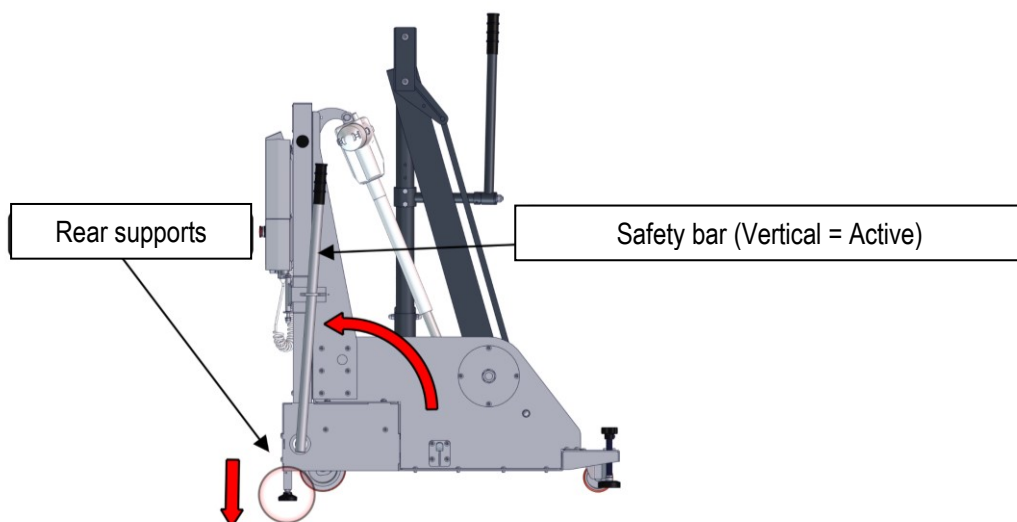

Contents

1. Installation of the lift.	3
-----------------------------------	---

1. Installation of the lift.

Installing the METALU S-400 lift is very simple and no additional tools are needed. To correctly install the lift, follow the steps below (the regulations of each autonomous community should be considered during installation).

1. **Move the lift** to the place where it will be installed. Before moving it, make sure the front supports (screw pins) are fully raised. To facilitate transportation, we recommend moving it before installing the seat.
2. **Position the lift** where it is intended to be used, 50 to 120 mm from the edge of the pool. The front supports should not be resting on the overhang of the coping stone. Make sure the depth in this part of the pool is at least 0.9 m.

3. Place the **safety bar vertically**, such that it **rests in the hinge space** so that it actuates the micro-switch of the electrical system. The back supports shall end up below the level of the back wheels, leaving them suspended in the air.