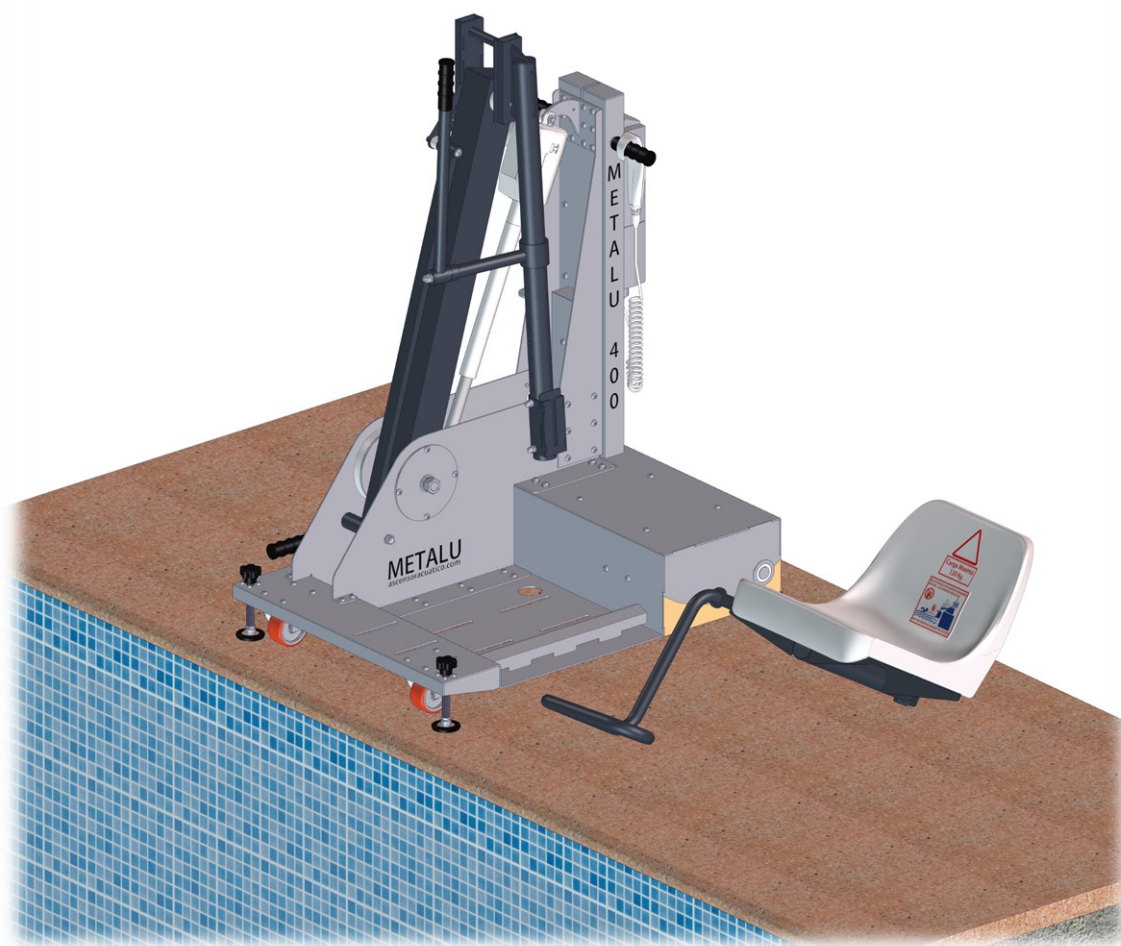

Pool lift: METALU S-400

Battery-powered pool lift.

Designed for in-ground pools.

METALU
ascensoracuático.com

5
años
GARANTÍA

En todo el repuesto

Installation of the lift.

ISO 9001
ISO 14001
BUREAU VERITAS
Certification

Contents

1. Installation of the lift.	3
-----------------------------------	---

1. Installation of the lift.

Installing the METALU S-400 lift is very simple and no additional tools are needed. To correctly install the lift, follow the steps below (the regulations of each autonomous community should be considered during installation).

1. **Move the lift** to the place where it will be installed. Before moving it, make sure the front supports (screw pins) are fully raised. To facilitate transportation, we recommend moving it before installing the seat.
2. **Position the lift** where it is intended to be used, 50 to 120 mm from the edge of the pool. The front supports should not be resting on the overhang of the coping stone. Make sure the depth in this part of the pool is at least 0.9 m.

4. **Lower the front supports** below the level of the front wheels, leaving them suspended in the air.

5. **Place the seat** in the seat holder.

Once ready for use, the lift should look as it does in this image: